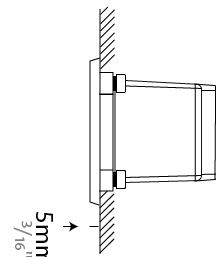

60mm 2 3/8"

5mm 3/16"

65mm 2 9/16"

2.2kg / 4.85 lbs